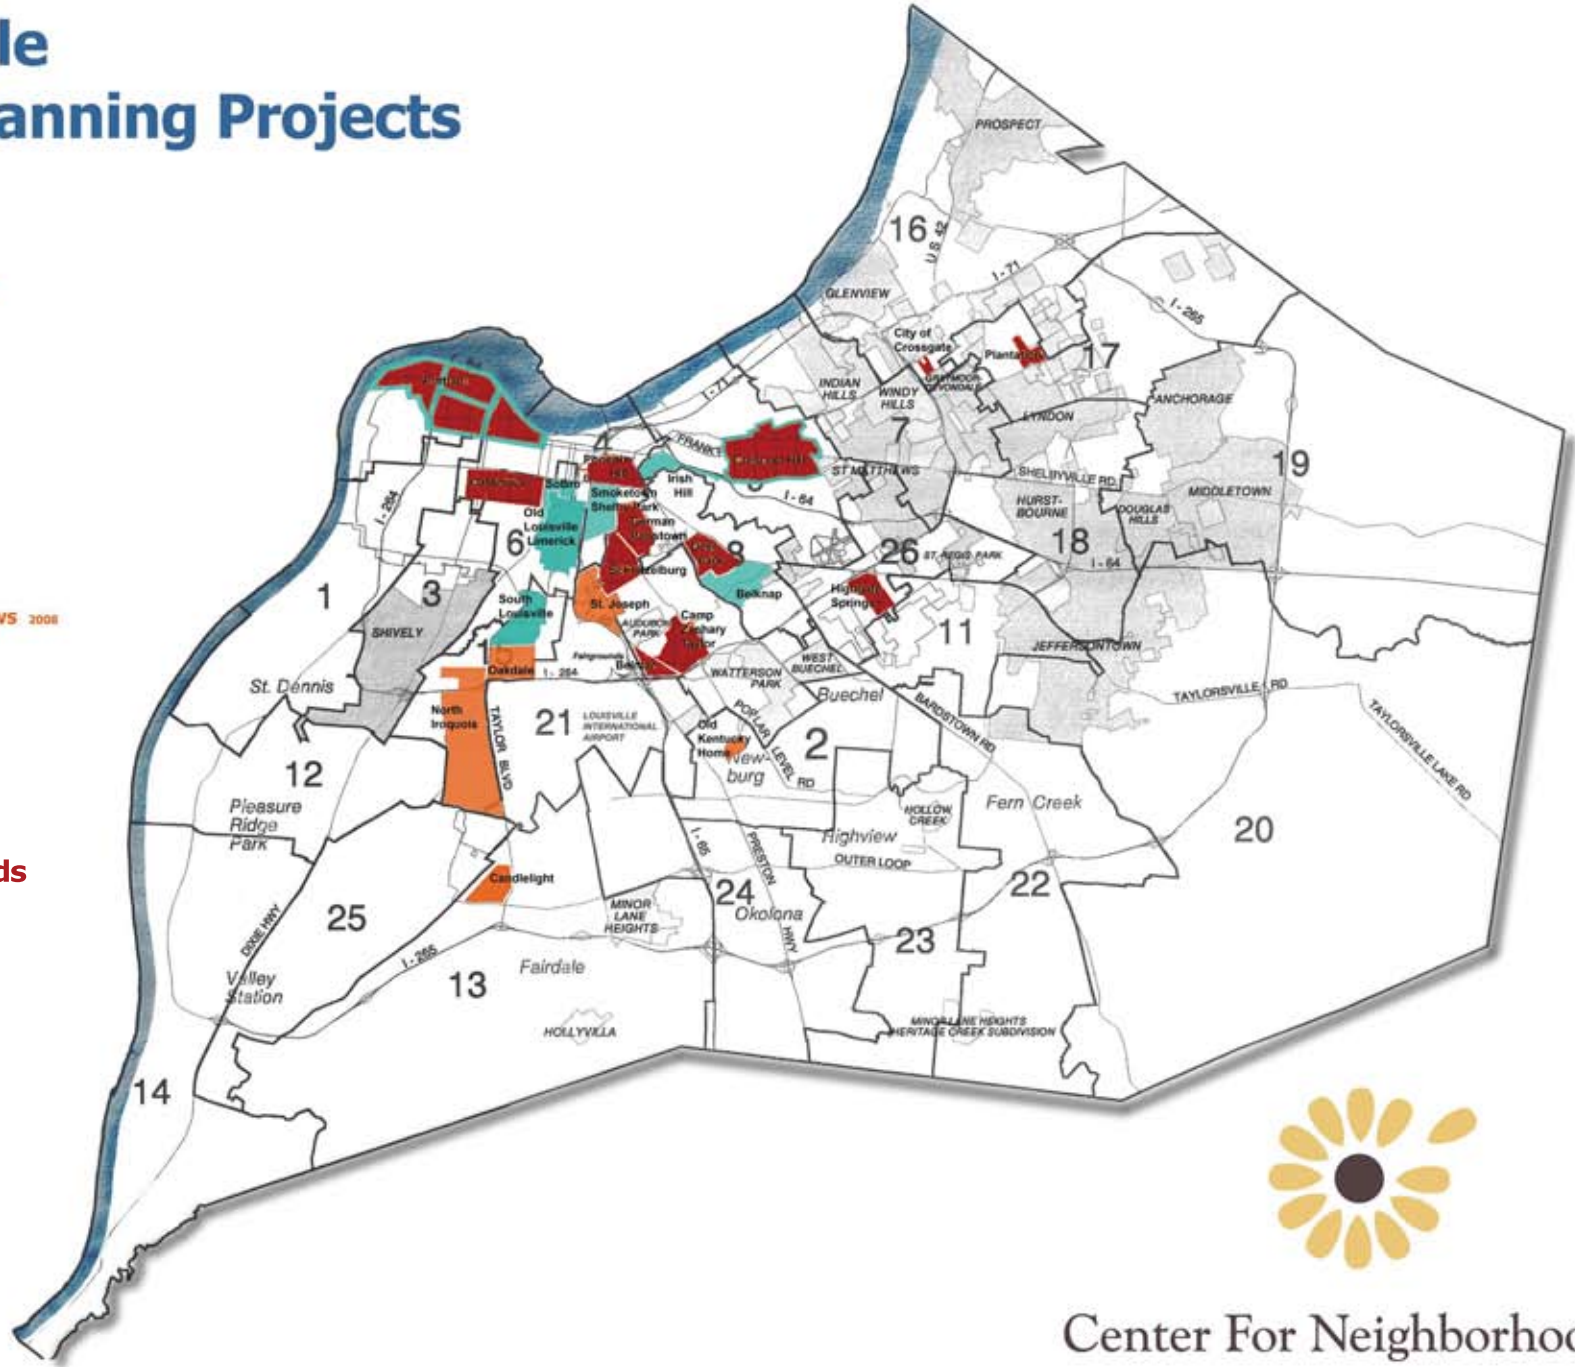

Metro Louisville Community Planning Projects

Neighborhood Assessments

- 1.*Belmar 2004
- 2.*California 2007
- 3.*Camp Zachary Taylor 2007
- 4. Candlelight 2004
- 5.*City of Crossgate 2007
- 6.*Crescent Hill 2008
- 7.*Deer Park 2007
- 8.*German Paristown 2007
- 9.*Highgate Springs 2006
- 10. North Iroquois 2008
- 11. Oakdale 2005
- 12. Old Kentucky Home / Indian Meadows 2008
- 13.*Phoenix Hill 2005
- 14.*Plantation 2006
- 15.*Portland A 2005
- 16.*Portland B 2005
- 17.*Portland CD 2005
- 18.*Portland E 2005
- 19. St. Joseph 2005
- 20.*Schnitzelburg 2005

*** PAINT Neighborhoods**

Neighborhood Plans

- 1. Belknap
- 2. Crescent Hill Update
- 3. Irish Hill 2002
- 4. Old Louisville / Limerick 2000
- 5. Portland 2008
- 6. SoBro 2007
- 7. South Louisville
- 8. Smoketown / Shelby Park

Center For Neighborhoods